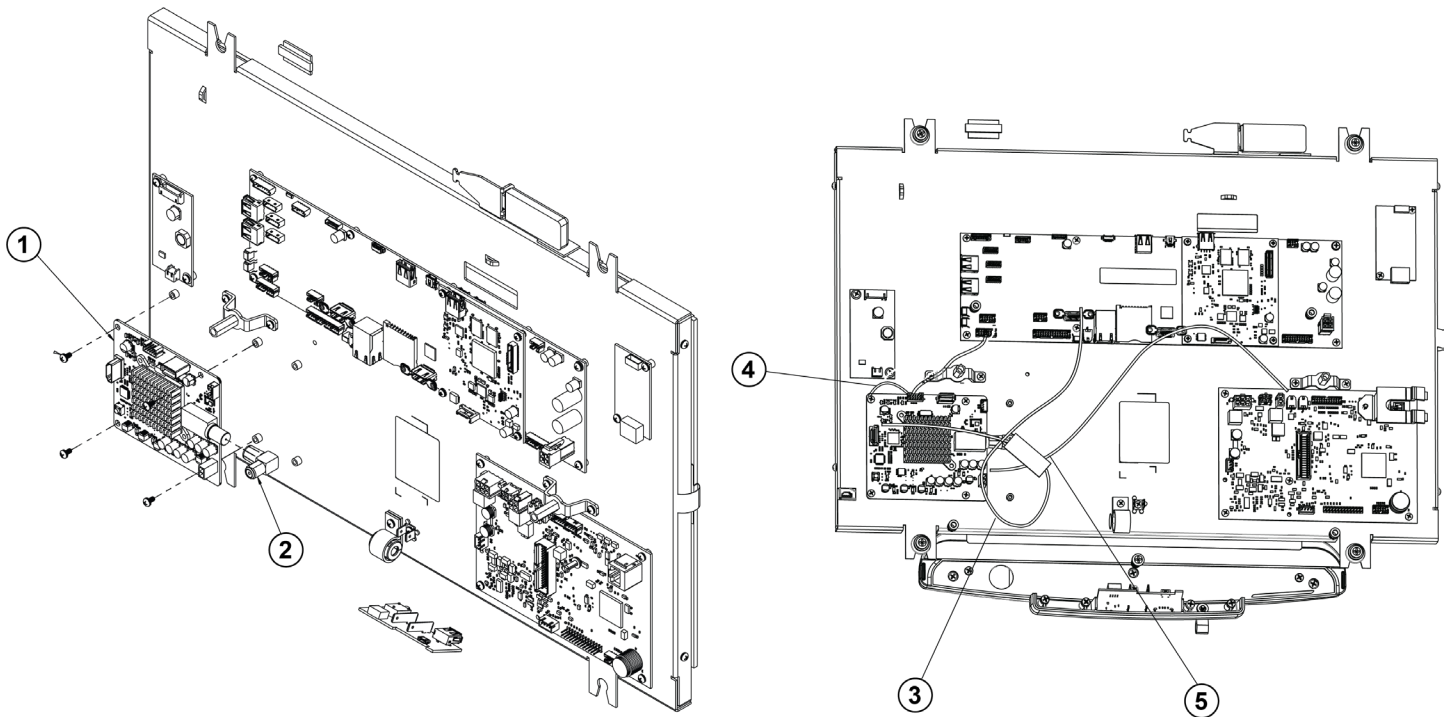

Tuner Assemblies - ATSC HDMI

Parts List

ATSC HDMI Digital Tuner Board W/H.264					
Item	Part Number	Alpha Code		Description	Serial Number Range
1	A084-92516-0001	SE3HD:	HAT	PROGRAMMED ATSC HDMI DIGITAL TUNER BOARD W/H.264 (B084-92516-0001)	100001 - 399999
		SE3HD GymKit:	NAT		
		ST:	JBT		
2	1006406-0001	SE3HD:	HAT	RIGHT ANGLE COAXIAL TYPE-F ADAPTER	100001 - 399999
		SE3HD GymKit:	NAT		
		ST:	JBT		
Cables - See Cables Section					
3	A1008046-0001 (Item 13 Cables Section)	CABLE: SWIFT TUNER HDMI WITH MOLDED FERRITE			
4	A10092-00264-0000 (Item 14 Cables Section)	CABLE: SWIFT I2C AND AUDIO			
5	A10092-00265-0001 (Item 15 Cables Section)	CABLE: SWIFT TUNER 12V DC POWER CABLE