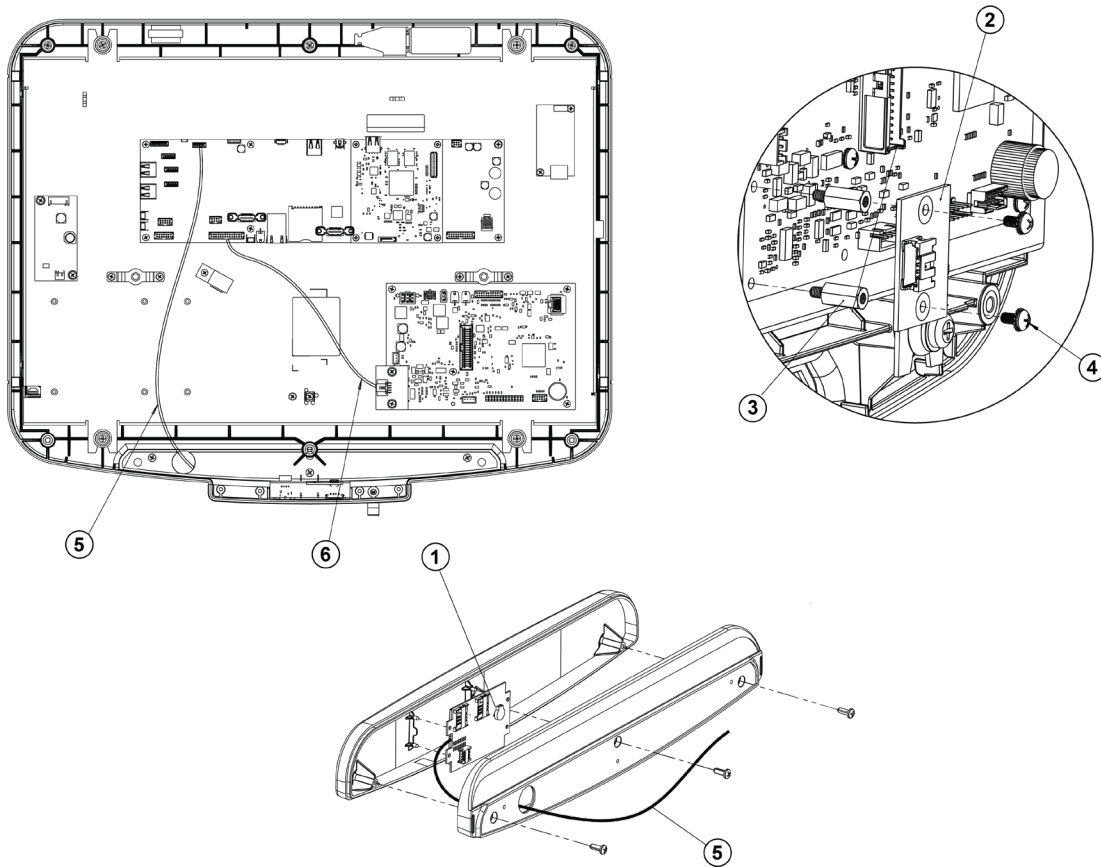

RFID Assembly Components - Discover SE3HD GYMKIT

Parts List

Item	Part No.	Alpha Code		Description
1	1008897-0001	SE3HD GymKit:	NAT, NPT, NDT, NIT, NXT, NST, NPU	RFID HF AND LF GYMKIT MODULE
2	1005528-0011	SE3HD GymKit:	NAT, NPT, NDT, NIT, NXT, NST, NPU	APPLE AUTHENTICATION
3	0017-00009-1357	SE3HD GymKit:	NAT, NPT, NDT, NIT, NXT, NST, NPU	STANDOFF
4	0017-00101-1971	SE3HD GymKit:	NAT, NPT, NDT, NIT, NXT, NST, NPU	SCREW: M3 X 6 PHILLIPS PAN HEAD
Cables - See Cables Section				
5	1009195-0001 (Item 31 Cables Section)	CABLE: RFID USB COMM		
6	1005893-0001 (Item 32 Cables Section)	CABLE: APPLE AUTHENTICATION