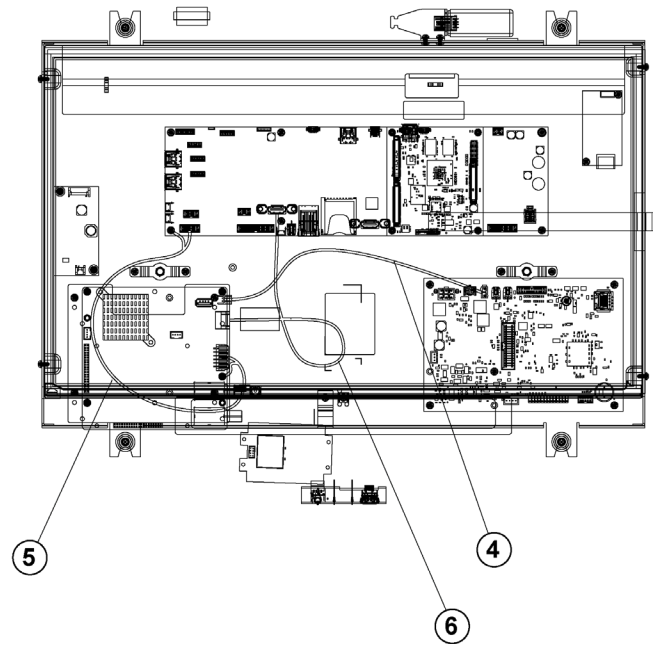

Tuner Assemblies - DVB-T2 / S2 HD Tuner

Parts List

DVB-T2 / S2 HD Tuner					
Item	Part Number	Alpha Code		Description	Serial Number Range
1	1012090-0001	SE3HD GymKit:	NPU	PC BOARD ASSY: DVB-T2/ S2 HD TUNER	100001 - 399999
		ST:	JPU		
2	1006406-0001	SE3HD GymKit:	NPU	RIGHT ANGLE COAXIAL TYPE-F ADAPTER	100001 - 399999
		ST:	JPU		
3	1010416-0001	SE3HD GymKit:	NPU	PRO:IDIOM HDMI & ISDB TUNER BRACKET	100001 - 399999
		ST:	JPU		
Cables - See Cables Section					
4	1004460-0001 (Item 23 Cables Section)			CABLE: 12V POWER DCI TUNER	
5	1010371-0001 (Item 26 Cables Section)			CABLE: PROIDIOM TUNER HDMI	
6	1011047-0001 (Item 27 Cables Section)			CABLE: PROIDIOM TUNER I2C AND AUDIO