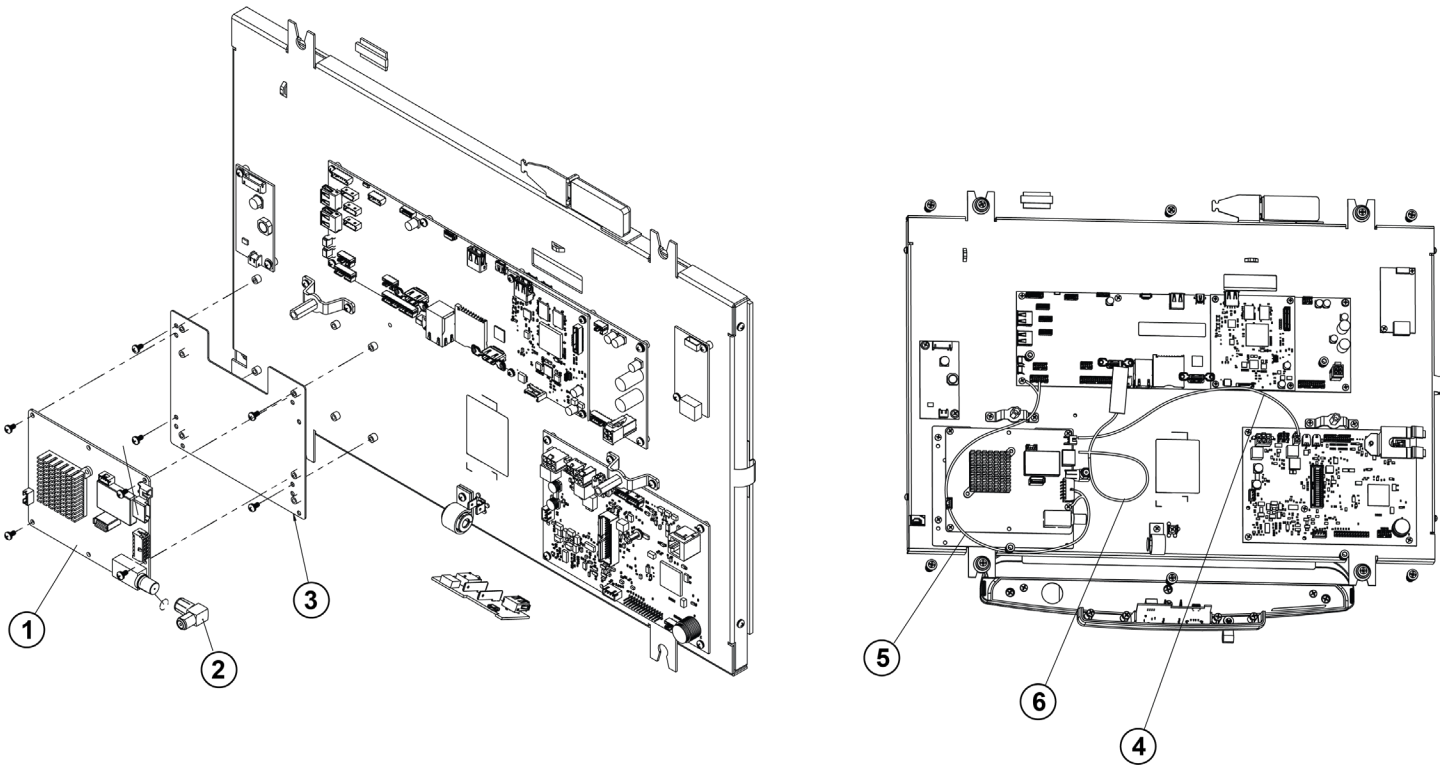

Tuner Assemblies - PRO:IDIOM HDMI

Parts List

Pro:Idiom HDMI Tuner					
Item	Part Number	Alpha Code		Description	Serial Number Range
1	1010116-0001	SE3HD GymKit:	NPU	PROGRAMMED PCB: PRO:IDIOM HDMI DIGITAL TUNER BOARD	100001 - 399999
		ST:	JPU		
2	1006406-0001	SE3HD GymKit:	NPU	RIGHT ANGLE COAXIAL TYPE-F ADAPTER	100001 - 399999
		ST:	JPU		
3	1010416-0001	SE3HD GymKit:	NPU	PRO:IDIOM HDMI & ISDB TUNER BRACKET	100001 - 399999
		ST:	JPU		
Cables - See Cables Section					
4	1004460-0001 (Item 23 Cables Section)	CABLE: 12V POWER DCI TUNER			
5	1010371-0001 (Item 26 Cables Section)	CABLE: PROIDIOM TUNER HDMI			
6	1011047-0001 (Item 27 Cables Section)	CABLE: PROIDIOM TUNER I2C AND AUDIO