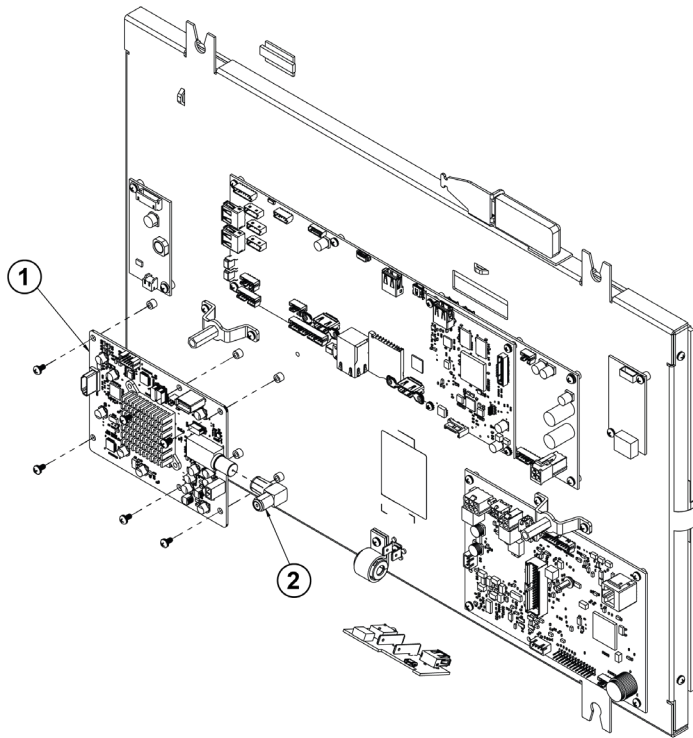

Tuner Assemblies - DVB-T2 HDMI

Parts List

DVB-T2 HDMI Digital Tuner Board					
Item	Part Number	Alpha Code		Description	Serial Number Range
1	A084-92517-0000	SE3HD:	HDT	PROGRAMMED DVB-T2 HDMI DIGITAL TUNER BOARD (B084-92517-0000)	100001 - 399999
		SE3HD GymKit:	NDT		
		ST:	JET		
2	1006406-0001	SE3HD:	HDT	RIGHT ANGLE COAXIAL TYPE-F ADAPTER	100001 - 399999
		SE3HD GymKit:	NDT		
		ST:	JET		
Cables - See Cables Section					
3	A008046-0001 <i>(Item 13 Cables Section)</i>	CABLE: SWIFT TUNER HDMI WITH MOLDED FERRITE			
4	A009200264-0000 <i>(Item 14 Cables Section)</i>	CABLE: SWIFT I2C AND AUDIO			
5	A009200265-0001 <i>(Item 15 Cables Section)</i>	CABLE: SWIFT TUNER 12V DC POWER CABLE