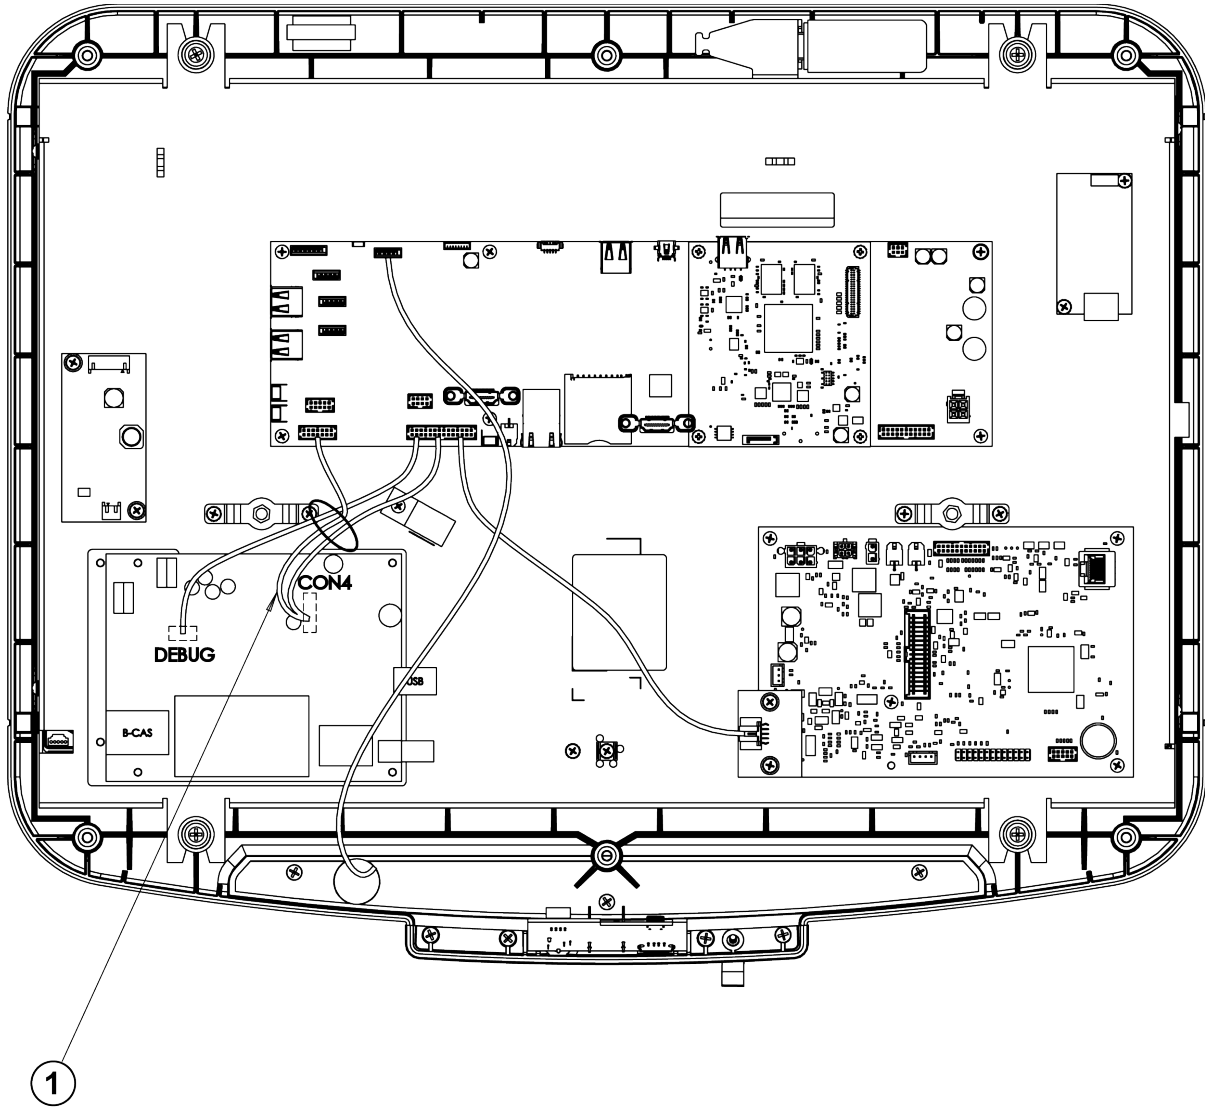

RFID Assembly Components - Discover SE3HD GYMKIT (DCI Tuner)

Parts List

Cables - See [Cables](#) Section

1	1009240-0001 (Item 33 Cables Section)	CABLE: DCI TUNER AUDIO/VIDEO/COMM W/APPLE AUTH. (GYMKIT VERSION)