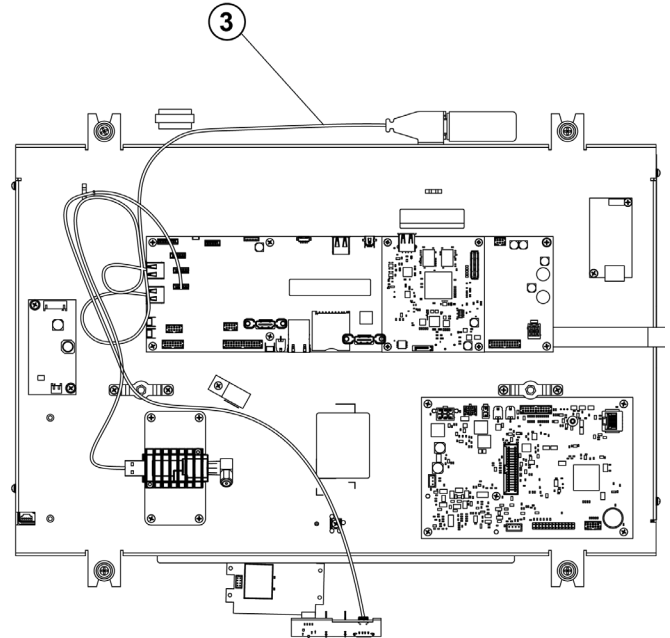

Tuner Assemblies - ATSC USB

Parts List

ATSC USB Tuner					
Item	Part Number	Alpha Code		Description	Serial Number Range
1	AK92-00258-0000	SE3HD:	HUT	ATSC USB TUNER (NLA: REPLACE WITH A084-92516-0001)	100001 - 399999
		ST:	JUT		
2	0K92-01085-0000	SE3HD:	HUT	RIGHT ANGLE COAXIAL TYPE-F ADAPTER	100001 - 399999
		ST:	JUT		
Cables - See Cables Section					
3	1003263-0002 (Item 10 Cables Section)	CABLE: USB TYPE A (M) TO TYPE A (F)