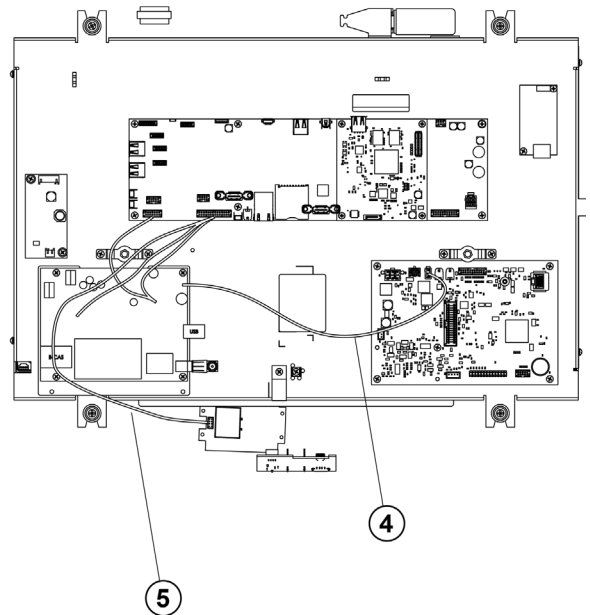

Tuner Assemblies - ISDB-T

Parts List

ISDB-T Tuner (DCI)						
Item	Part Number	Alpha Code		Description	Serial Number Range	
1	1004461-0001	SE3HD:	HST	ISDB-T TUNER (DCI)	100001 - 399999	
		SE3HD GymKit:	NST			
		ST:	JST			
2	1006406-0001	SE3HD:	HST	RIGHT ANGLE COAXIAL TYPE-F ADAPTER	100001 - 399999	
		SE3HD GymKit:	NST			
		ST:	JST			
3	1010416-0001	SE3HD:	HST	PRO:IDIOM HDMI & ISDB TUNER BRACKET	100001 - 399999	
		SE3HD GymKit:	NST			
		ST:	JST			
Cables - See Cables Section						
4	1004460-0001 (Item 23 Cables Section)	CABLE: 12V POWER DCI TUNER				
5	1009236-0001 (Item 28 Cables Section)	CABLE: ACTIVE NFC DCI TUNER AUDIO/VIDEO/COMM (GYMKIT VERSION)				
	1006104-0001 (Item 24 Cables Section)	CABLE: DCI TUNER AUDIO/VIDEO **REPLACE 1006104-0001 WITH 1009236-0001				
	1006103-0001 (Item 25 Cables Section)	CABLE: ACTIVE NFC DCI TUNER COMM **REPLACE 1006103-0001 WITH 1009236-0001