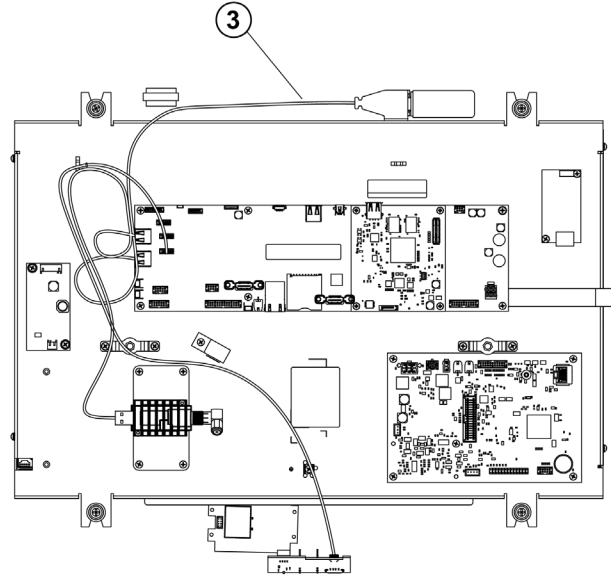

Tuner Assemblies - DVB-T2 USB

Parts List

DVB-T2 USB Tuner						
Item	Part Number	Alpha Code		Description	Serial Number Range	
1	AK92-00258-0001	SE3HD:	HWT	DVB-T2 USB TUNER (NLA: REPLACE WITH A084-92517-0000)	100001 - 399999	
		ST:	JWT			
2	1006406-0001	SE3HD:	HWT	RIGHT ANGLE COAXIAL TYPE-F ADAPTER	100001 - 399999	
		ST:	JWT			
Cables - See Cables Section						
3	1003263-0002 (Item 10 Cables Section)	CABLE: USB TYPE A (M) TO TYPE A (F)