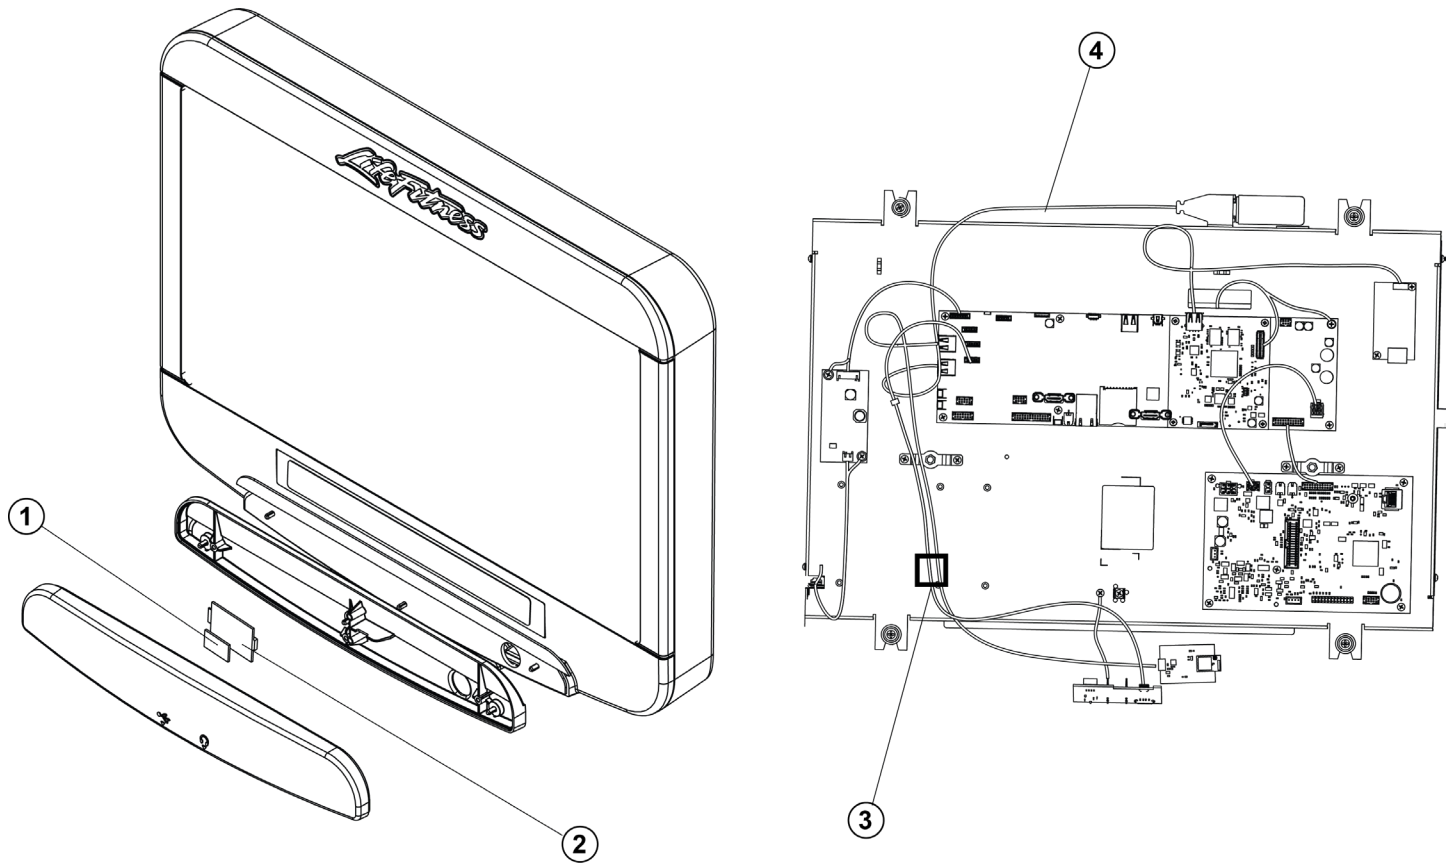

Tuner Assemblies - OTG

Parts List

OTG Tuner					
Item	Part Number	Alpha Code		Description	Serial Number Range
1	0K39-01044-0001	SE3HD:	HAT, HPT, HDT, HIT, HXT, HST, HUT, HWT	DOUBLE SIDED ADHESIVE	100001 - 399999
		SE3HD GymKit:	NAT, NPT, NDT, NIT, NXT, NST, NPU		
		ST:	JBT, JPT, JET, JIT, JYT, JST, JUT, JWT, JPU		
		Orange Theory:	OTG		
2	1008325-0001	Orange Theory:	OTG	ANT+ MODULE	100001 - 399999
3	0017-00042-1155	Orange Theory:	OTG	ADHESIVE-BACKED CABLE TIE	100001 - 399999
Cables - See Cables Section					
4	AK92-00022-0000 (Item 29 Cables Section)	CABLE: USB WAFER TO TYPE-A