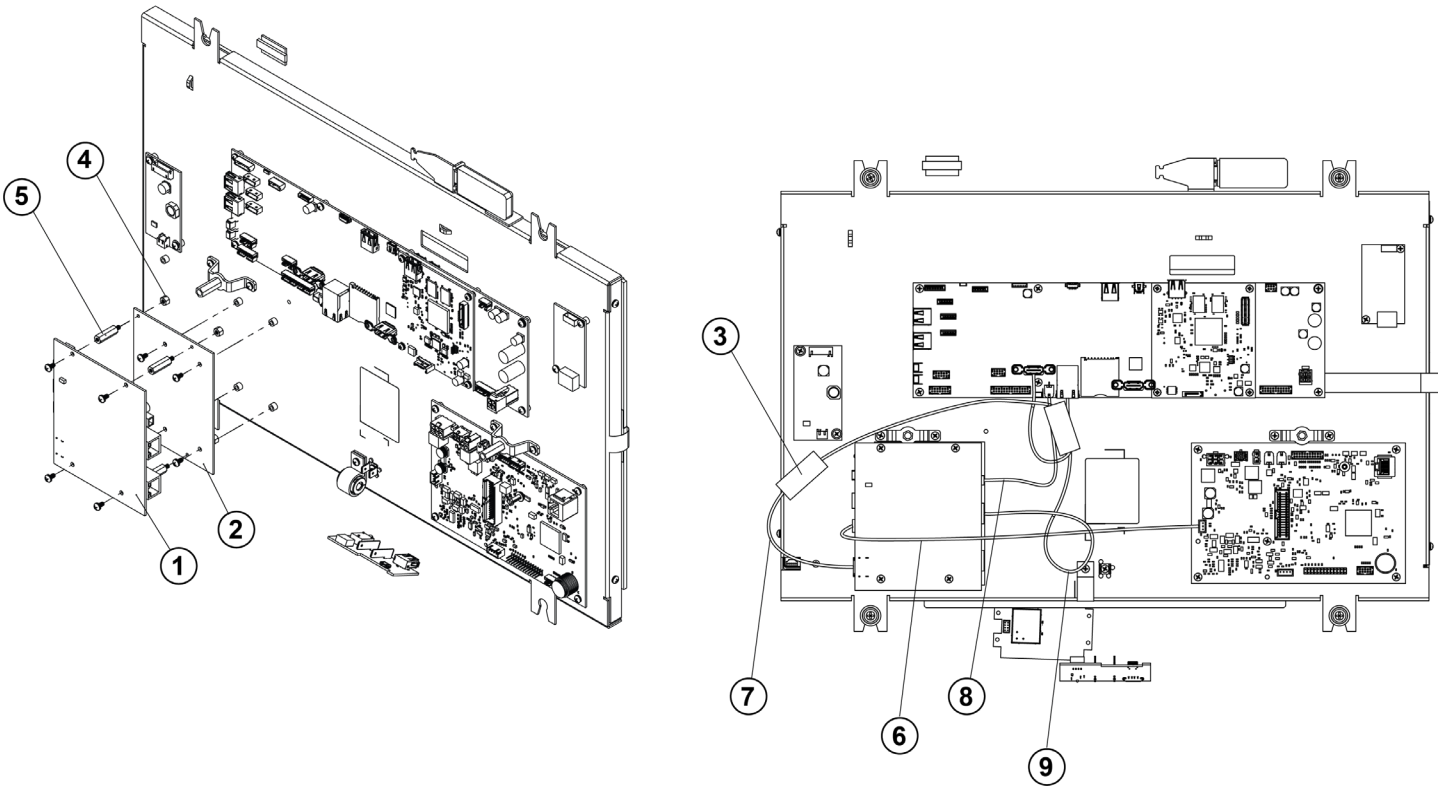

Tuner Assemblies - STB-SYNC

Parts List

STB - SYNC Receiver Board (Atlona)

Item	Part Number	Alpha Code		Description	Serial Number Range
1	118E-00001-0300	SE3HD:	HIT	STB-SYNC RECEIVER BOARD (ATLONA)	100001 - 399999
		SE3HD GymKit:	NIT		
		ST:	JIT		
2	0K92-01085-0000	SE3HD:	HIT	STB-SYNC RECEIVER BOARD CHASSIS MOUNTING PLATE	100001 - 399999
		SE3HD GymKit:	NIT		
		ST:	JIT		
3	0017-00021-3386	SE3HD:	HIT	SNAP ON FERRITE	100001 - 399999
		SE3HD GymKit:	NIT		
		ST:	JIT		
4	0017-00009-1343	SE3HD:	HIT	FEMALE THREADED HEX STANDOFF	100001 - 399999
		SE3HD GymKit:	NIT		
		ST:	JIT		
5	0017-00009-1342	SE3HD:	HIT	MALE-FEMALE THREADED HEX STANDOFF	100001 - 399999
		SE3HD GymKit:	NIT		
		ST:	JIT		

Cables - See [Cables](#) Section

6	AK92-00009-0000 (Item 16 Cables Section)	CABLE: MIB IR TO HDMI EXT. RCVR IR
7	AK92-00014-0000 (Item 17 Cables Section)	CABLE: HDMI EXT. RCVR BD TO CARRIER BD
8	AK92-00018-0000 (Item 18 Cables Section)	CABLE: 5V CARRIER TO HDMI EXT. RCVR BD
9	AK70-00092-0003 (Item 19 Cables Section)	CABLE: CAT5E HDMI EXT. RCVR TO CARRIER