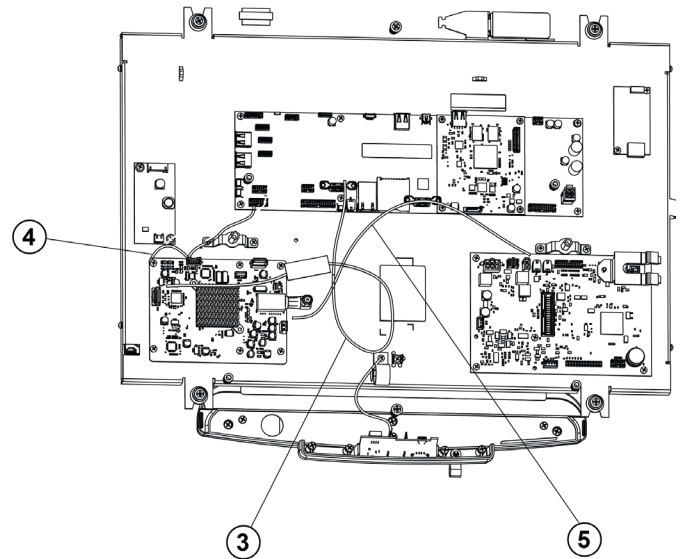

Tuner Assemblies - DVB-T2 HDMI

Parts List

DVB-T2 HDMI Digital Tuner Board					
Item	Part Number	Alpha Code		Description	Serial Number Range
1	A084-92517-0000	SE3HD:	HDT	PROGRAMMED DVB-T2 HDMI DIGITAL TUNER BOARD (B084-92517-0000)	100001 - 399999
		SE3HD GymKit:	NDT		
		ST:	JET		
2	1006406-0001	SE3HD:	HDT	RIGHT ANGLE COAXIAL TYPE-F ADAPTER	100001 - 399999
		SE3HD GymKit:	NDT		
		ST:	JET		
Cables - See Cables Section					
3	A008046-0001 <i>(Item 13 Cables Section)</i>	CABLE: SWIFT TUNER HDMI WITH MOLDED FERRITE			
4	A009200264-0000 <i>(Item 14 Cables Section)</i>	CABLE: SWIFT I2C AND AUDIO			
5	A009200265-0001 <i>(Item 15 Cables Section)</i>	CABLE: SWIFT TUNER 12V DC POWER CABLE