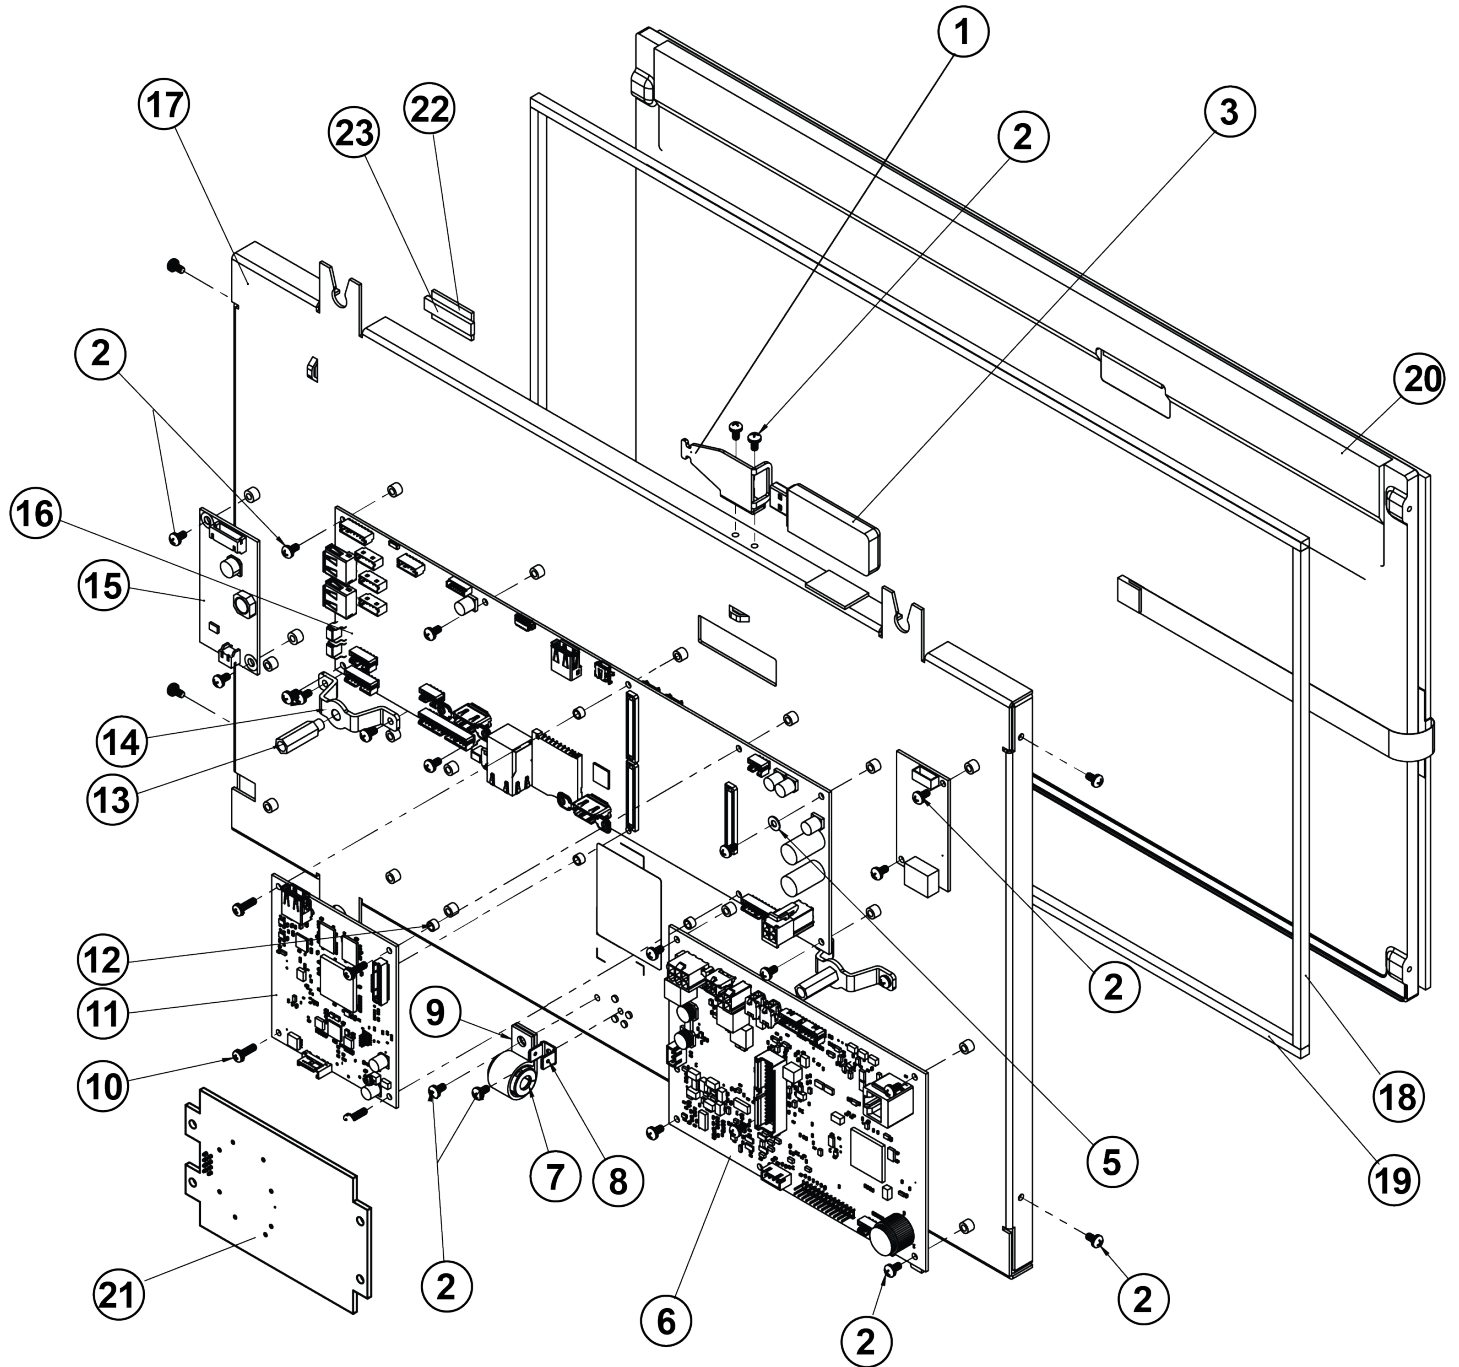

Main Console Components

Parts List on Following Page