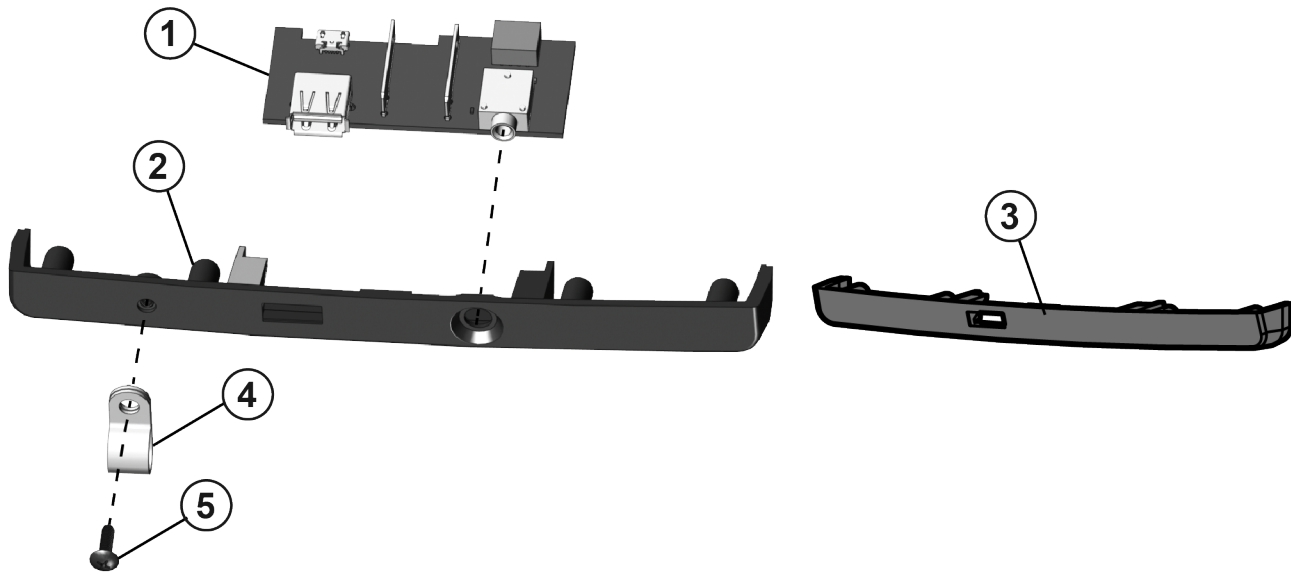

Option Panel

Parts List

Item	Part No.	Alpha Code		Description	Serial Number Range
1	B084-92391-0004	SE3HD:	HAT, HPT, HDT, HIT, HXT, HST, HUT, HWT	PCB-ASSY: USB/HEADPHONE ASSEMBLY	100001 - 399999
		SE3HD GymKit:	NAT, NPT, NDT, NIT, NXT, NST, NPU		
		ST:	JB T, JPT, JET, JIT, JYT, JST, JUT, JWT, JPU		
		Orange Theory:	OTG		
2	OK92-01201-2400	SE3HD:	HAT, HPT, HDT, HIT, HXT, HST, HUT, HWT	PLASTIC: D2 OPTIONS PANE	100001 - 399999
		SE3HD GymKit:	NAT, NPT, NDT, NIT, NXT, NST, NPU		
		ST:	JB T, JPT, JET, JIT, JYT, JST, JUT, JWT, JPU		
3	1008229-0001	Orange Theory:	OTG	OTF OPTION PANEL PLASTICS	100001 - 399999
4	OK92-01229-0000	SE3HD:	HAT, HPT, HDT, HIT, HXT, HST, HUT, HWT	CLIP: D2 CABLE CLAMP	100001 - 399999
		SE3HD GymKit:	NAT, NPT, NDT, NIT, NXT, NST, NPU		
		ST:	JB T, JPT, JET, JIT, JYT, JST, JUT, JWT, JPU		
5	0017-00101-2100	SE3HD:	HAT, HPT, HDT, HIT, HXT, HST, HUT, HWT	M3 X 10 PHILLIPS PAN HEAD SCREW, FRONT PANEL	100001 - 399999
		SE3HD GymKit:	NAT, NPT, NDT, NIT, NXT, NST, NPU		
		ST:	JB T, JPT, JET, JIT, JYT, JST, JUT, JWT, JPU