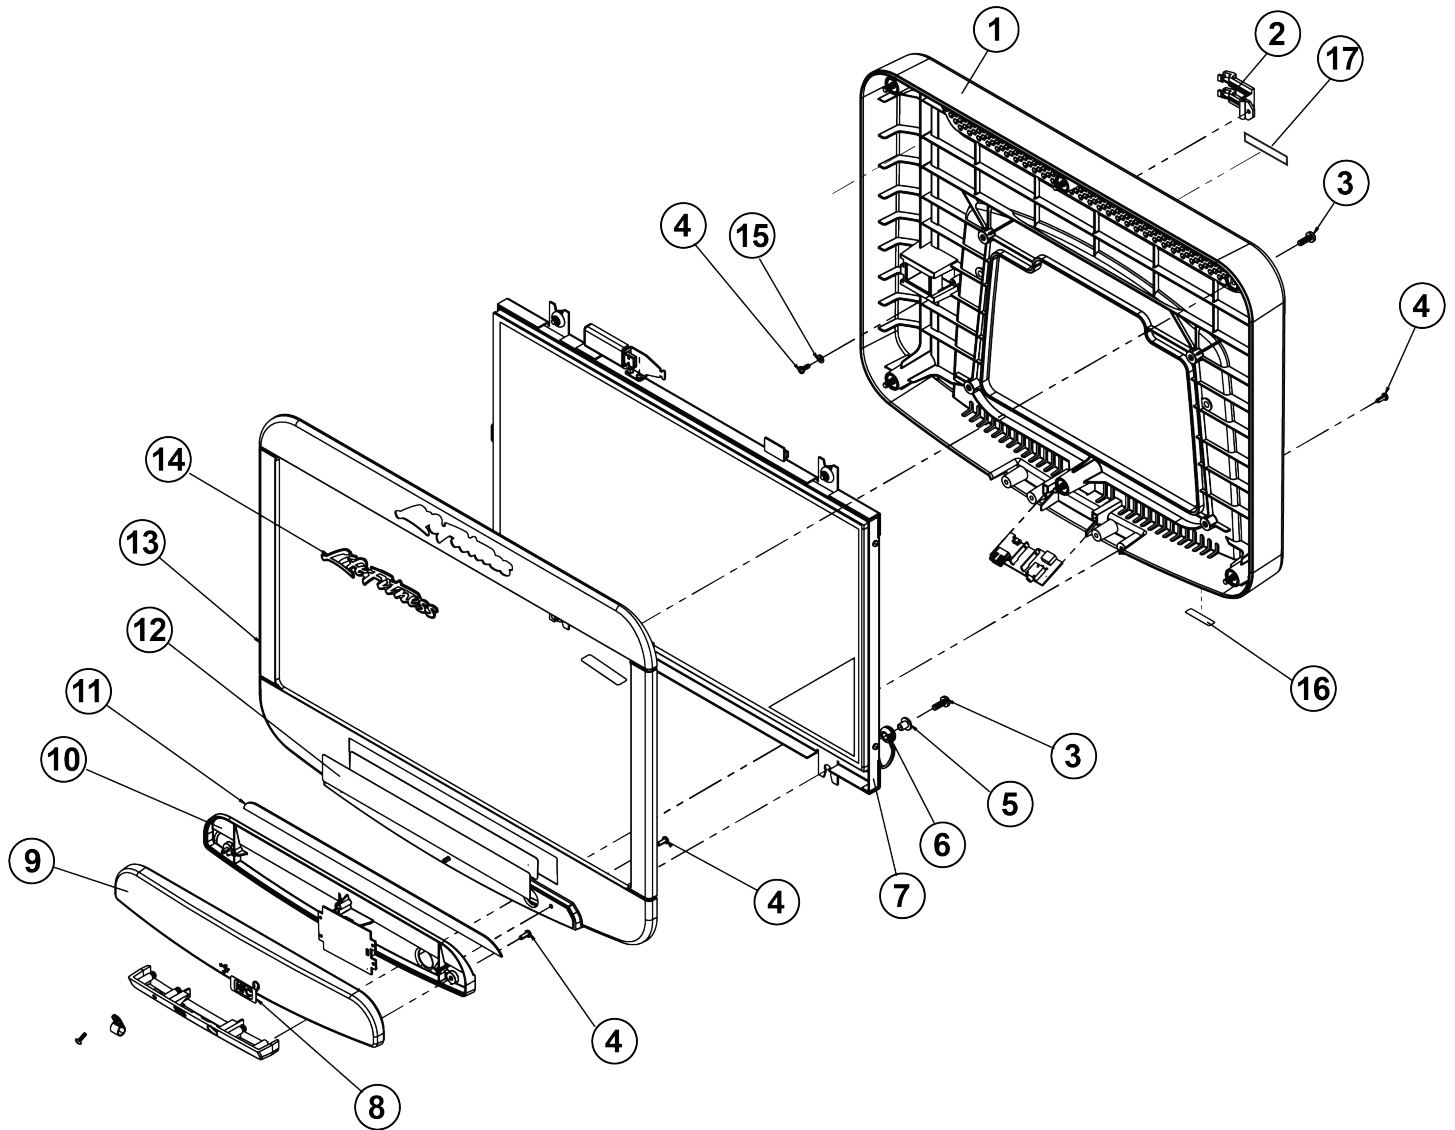

Plastics, Display Components & Labels

Parts List on Following Page