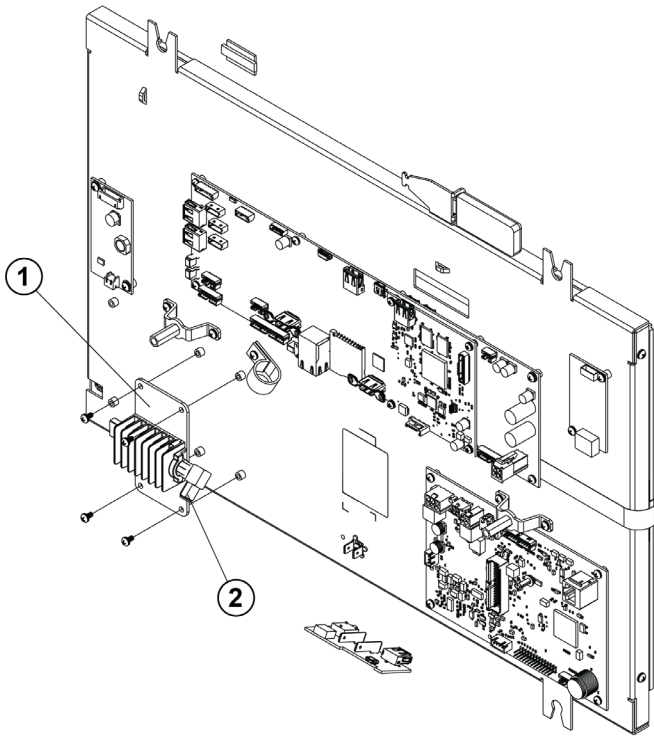

Tuner Assemblies - ATSC USB

Parts List

ATSC USB Tuner					
Item	Part Number	Alpha Code		Description	Serial Number Range
1	AK92-00258-0000	SE3HD:	HUT	ATSC USB TUNER (NLA: REPLACE WITH A084-92516-0001)	100001 - 399999
		ST:	JUT		
2	0K92-01085-0000	SE3HD:	HUT	RIGHT ANGLE COAXIAL TYPE-F ADAPTER	100001 - 399999
		ST:	JUT		
Cables - See Cables Section					
3	1003263-0002 (Item 10 Cables Section)	CABLE: USB TYPE A (M) TO TYPE A (F)