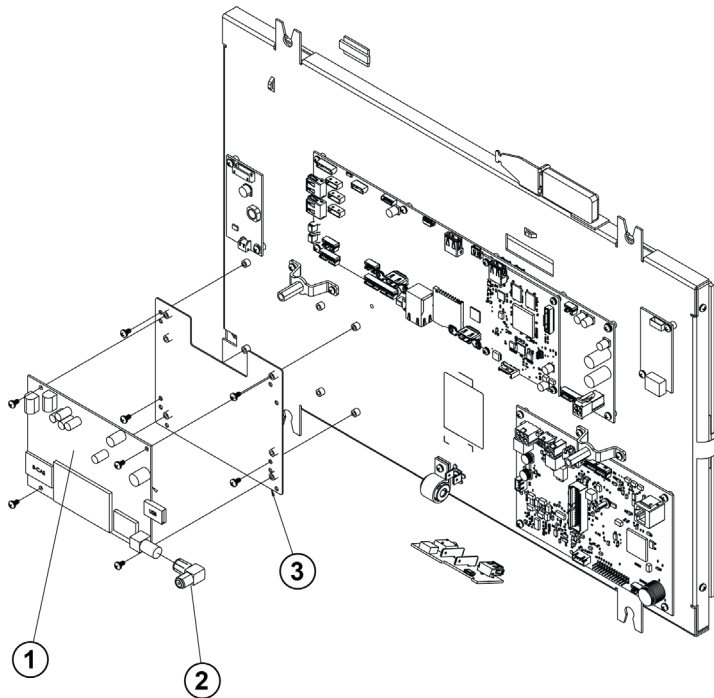

Tuner Assemblies - ISDB-T

Parts List

ISDB-T Tuner (DCI)						
Item	Part Number	Alpha Code		Description	Serial Number Range	
1	1004461-0001	SE3HD:	HST	ISDB-T TUNER (DCI)	100001 - 399999	
		SE3HD GymKit:	NST			
		ST:	JST			
2	1006406-0001	SE3HD:	HST	RIGHT ANGLE COAXIAL TYPE-F ADAPTER	100001 - 399999	
		SE3HD GymKit:	NST			
		ST:	JST			
3	1010416-0001	SE3HD:	HST	PRO:IDIOM HDMI & ISDB TUNER BRACKET	100001 - 399999	
		SE3HD GymKit:	NST			
		ST:	JST			
Cables - See Cables Section						
4	1004460-0001 (Item 23 Cables Section)	CABLE: 12V POWER DCI TUNER				
5	1009236-0001 (Item 28 Cables Section)	CABLE: ACTIVE NFC DCI TUNER AUDIO/VIDEO/COMM (GYMKIT VERSION)				
	1006104-0001 (Item 24 Cables Section)	CABLE: DCI TUNER AUDIO/VIDEO **REPLACE 1006104-0001 WITH 1009236-0001				
	1006103-0001 (Item 25 Cables Section)	CABLE: ACTIVE NFC DCI TUNER COMM **REPLACE 1006103-0001 WITH 1009236-0001