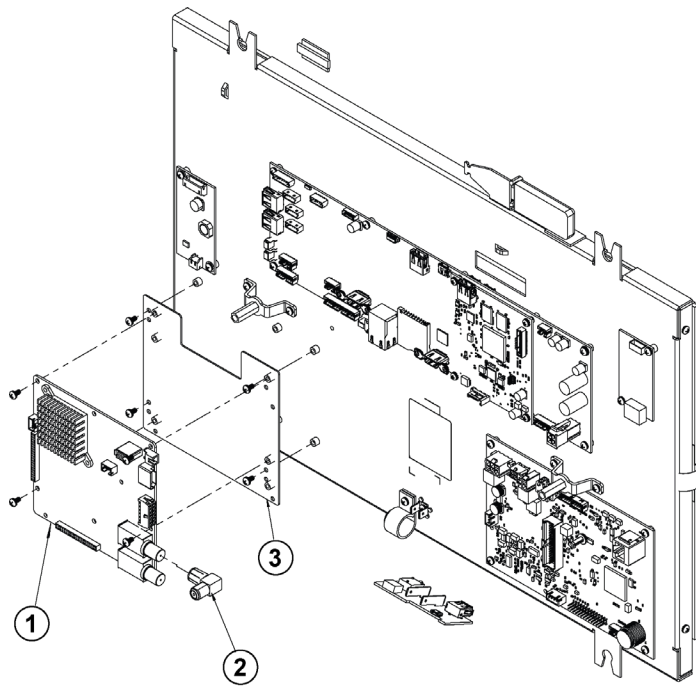

Tuner Assemblies - DVB-T2 / S2 HD Tuner

Parts List

DVB-T2 / S2 HD Tuner					
Item	Part Number	Alpha Code		Description	Serial Number Range
1	1012090-0001	SE3HD GymKit:	NPU	PC BOARD ASSY: DVB-T2/ S2 HD TUNER	100001 - 399999
		ST:	JPU		
2	1006406-0001	SE3HD GymKit:	NPU	RIGHT ANGLE COAXIAL TYPE-F ADAPTER	100001 - 399999
		ST:	JPU		
3	1010416-0001	SE3HD GymKit:	NPU	PRO:IDIOM HDMI & ISDB TUNER BRACKET	100001 - 399999
		ST:	JPU		
Cables - See Cables Section					
4	1004460-0001 (Item 23 Cables Section)			CABLE: 12V POWER DCI TUNER	
5	1010371-0001 (Item 26 Cables Section)			CABLE: PROIDIOM TUNER HDMI	
6	1011047-0001 (Item 27 Cables Section)			CABLE: PROIDIOM TUNER I2C AND AUDIO